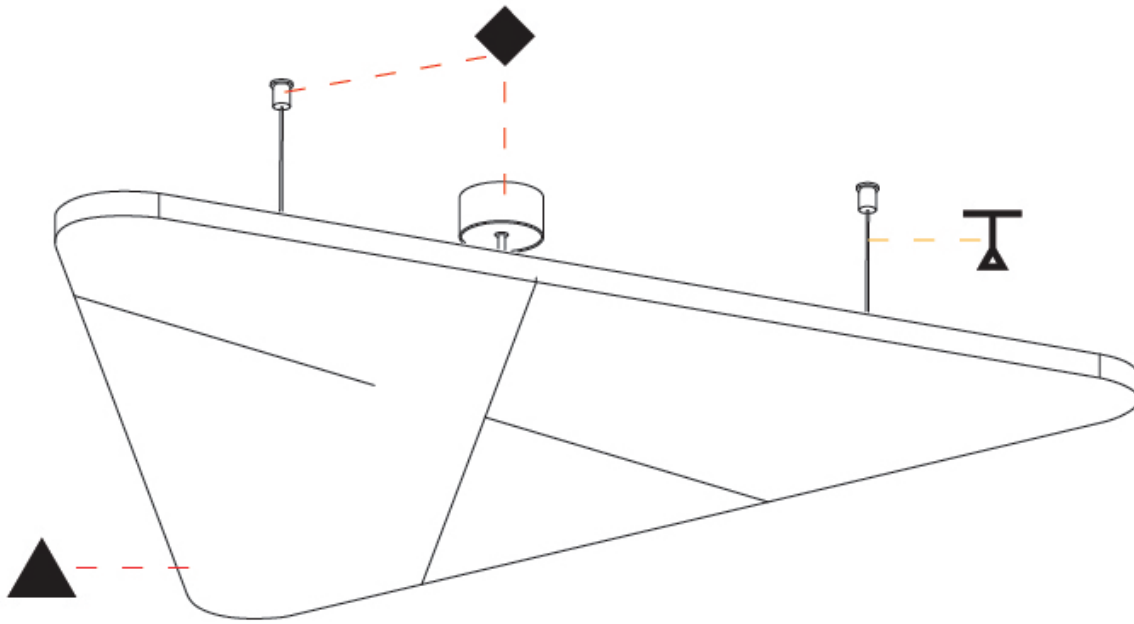

VICTORY ACOUSTIC LIGHT PANEL SUSPENSION

A300749-

PROJECT	_____
TYPE	_____
SPECIFIER	_____
QUANTITY	_____
DATE	_____

A