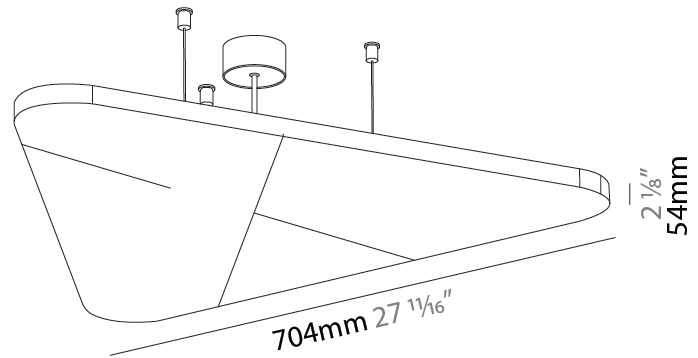

GENERAL

Series: Victory Acoustic Light Panel
Partner: Prolicht
Division: Architectural
Installation: Suspension
Product Type: Acoustic
Mounting Location: Ceiling
Light Distribution: Indirect

PHYSICAL

Shape: Abstract
Length (mm): 792
Length (in): 31 7/16
Width (mm): 704
Width (in): 27 11/16
Height (mm): 54
Height (in): 2 1/8

Fixture Finish: SSR / BKV / CWI / CRY / HAB / UFT / ITA / RUA / FTG / MYG / LOD / PUS / FRO / FUP / KIA / POP / BLS / SPG / MEY / GOH / CHC / COM / ABZ / JAG / OBR / MOS / ROR

Acoustic Finish: SFW / CYW / SEE / SYN / MTS / PMB / TTN / CYB / STO / DPE / BES / SHB / ARE / ANE / VRD / CRF

Fixture Material: Aluminum
Primary Material: Acoustic
Cable Details: 2000mm / 78 3/4" or 6000mm / 236 1/4" Transparent Cable

ELECTRICAL

Lamp Type: LED (Zhaga Standard)
Input Wattage (W): 10
Total Output Wattage (W): 9.1
Dimming: Non-Dimmable
Driver Included: Yes
Driver Location: Integrated
Driver Type: Constant Current - Universal
Driver Class: Class 2
Input Voltage (V): 120 - 277

LED

Color Temperature (°K): 2700 / 3000 / 3500 / 4000
Max. Delivered Lumen (lm): 701 / 708 / 730 / 751
Nominal Lumen (lm): 855 / 864 / 890 / 916
CRI: >90 CRI
Lamp Life (hrs): 50000

OPTICAL

RATINGS AND CERTIFICATIONS

Certified By: CSA Certified to UL and CSA Standards
IP rating: IP20